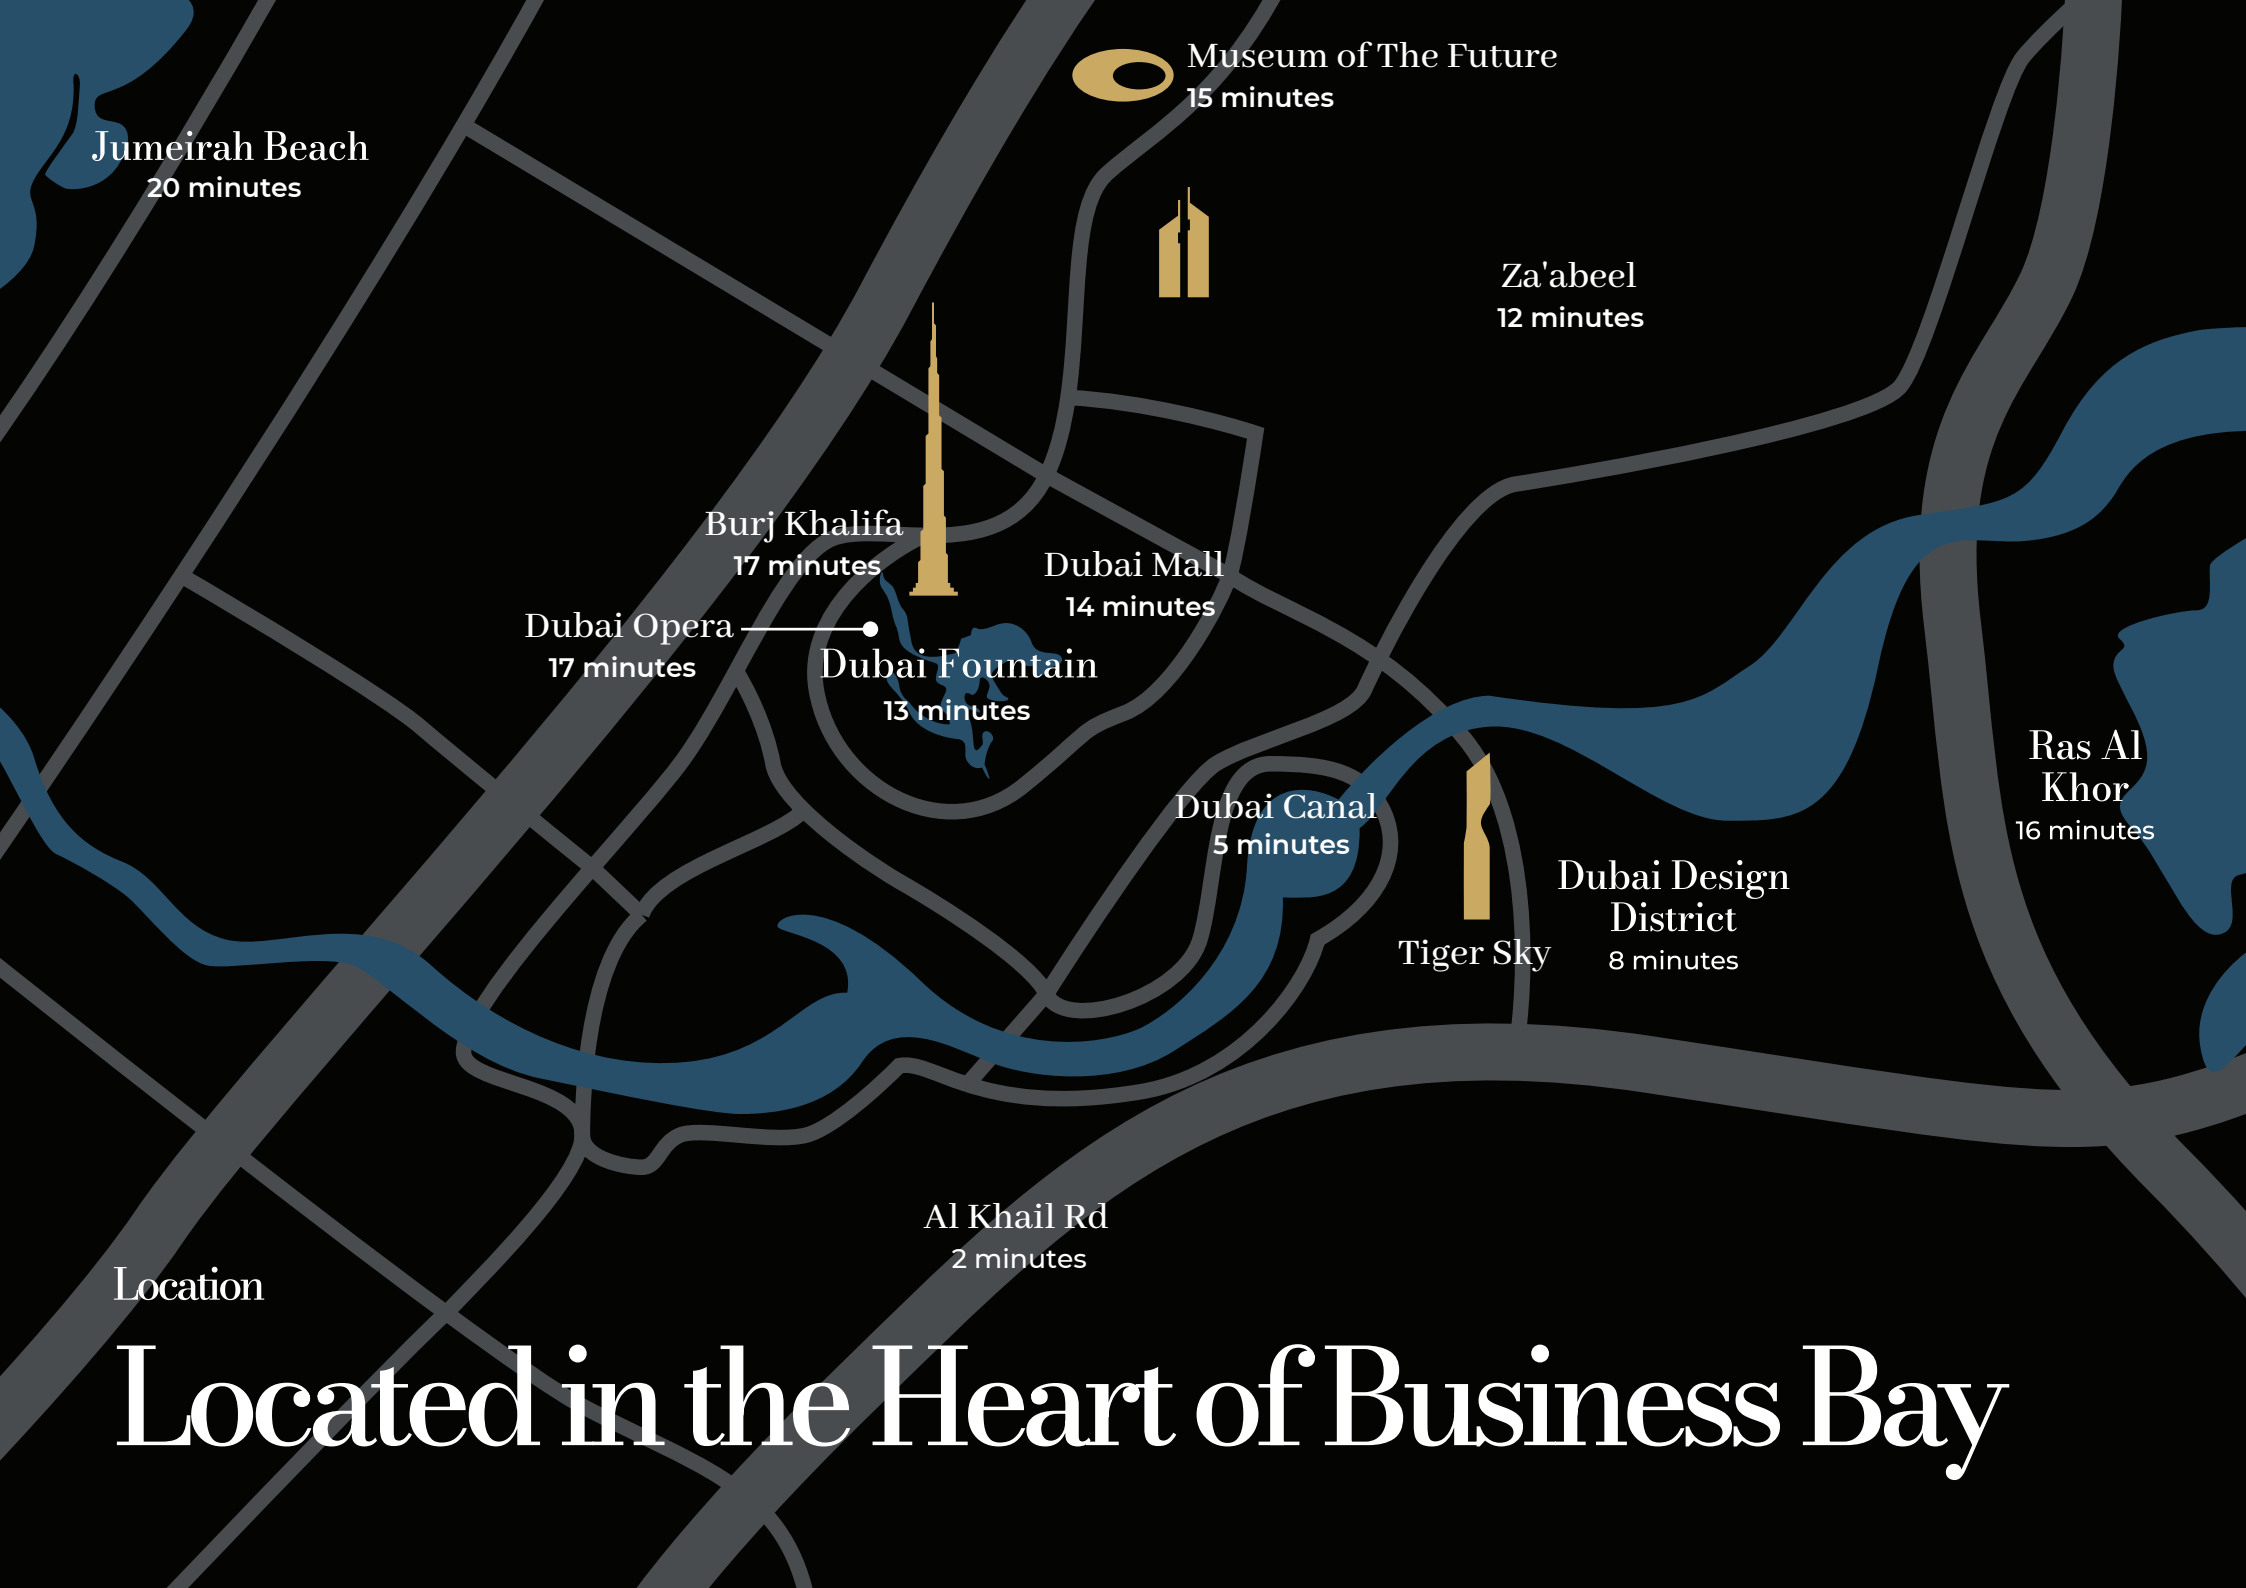

# TIGER SKY TOWER SHOW APARTMENT

# Blending Perfectly with Dubai's Notable Views

Jumeirah Beach  
20 minutes

Museum of The Future  
15 minutes

Za'abeel  
12 minutes

Burj Khalifa  
17 minutes

Dubai Mall  
14 minutes

Dubai Opera  
17 minutes

Dubai Fountain  
13 minutes

Dubai Canal  
5 minutes

Tiger Sky

Dubai Design  
District  
8 minutes

Ras Al  
Khor  
16 minutes

Al Khail Rd  
2 minutes

Location

# Located in the Heart of Business Bay

▶ Design District

▶ Greek Harbour

▶ Meydan

▶ Entrance

▶ Al Khail Rd

▶ Za abeel 2

▶ Dubai Canal  
▶ Burj Khalifa